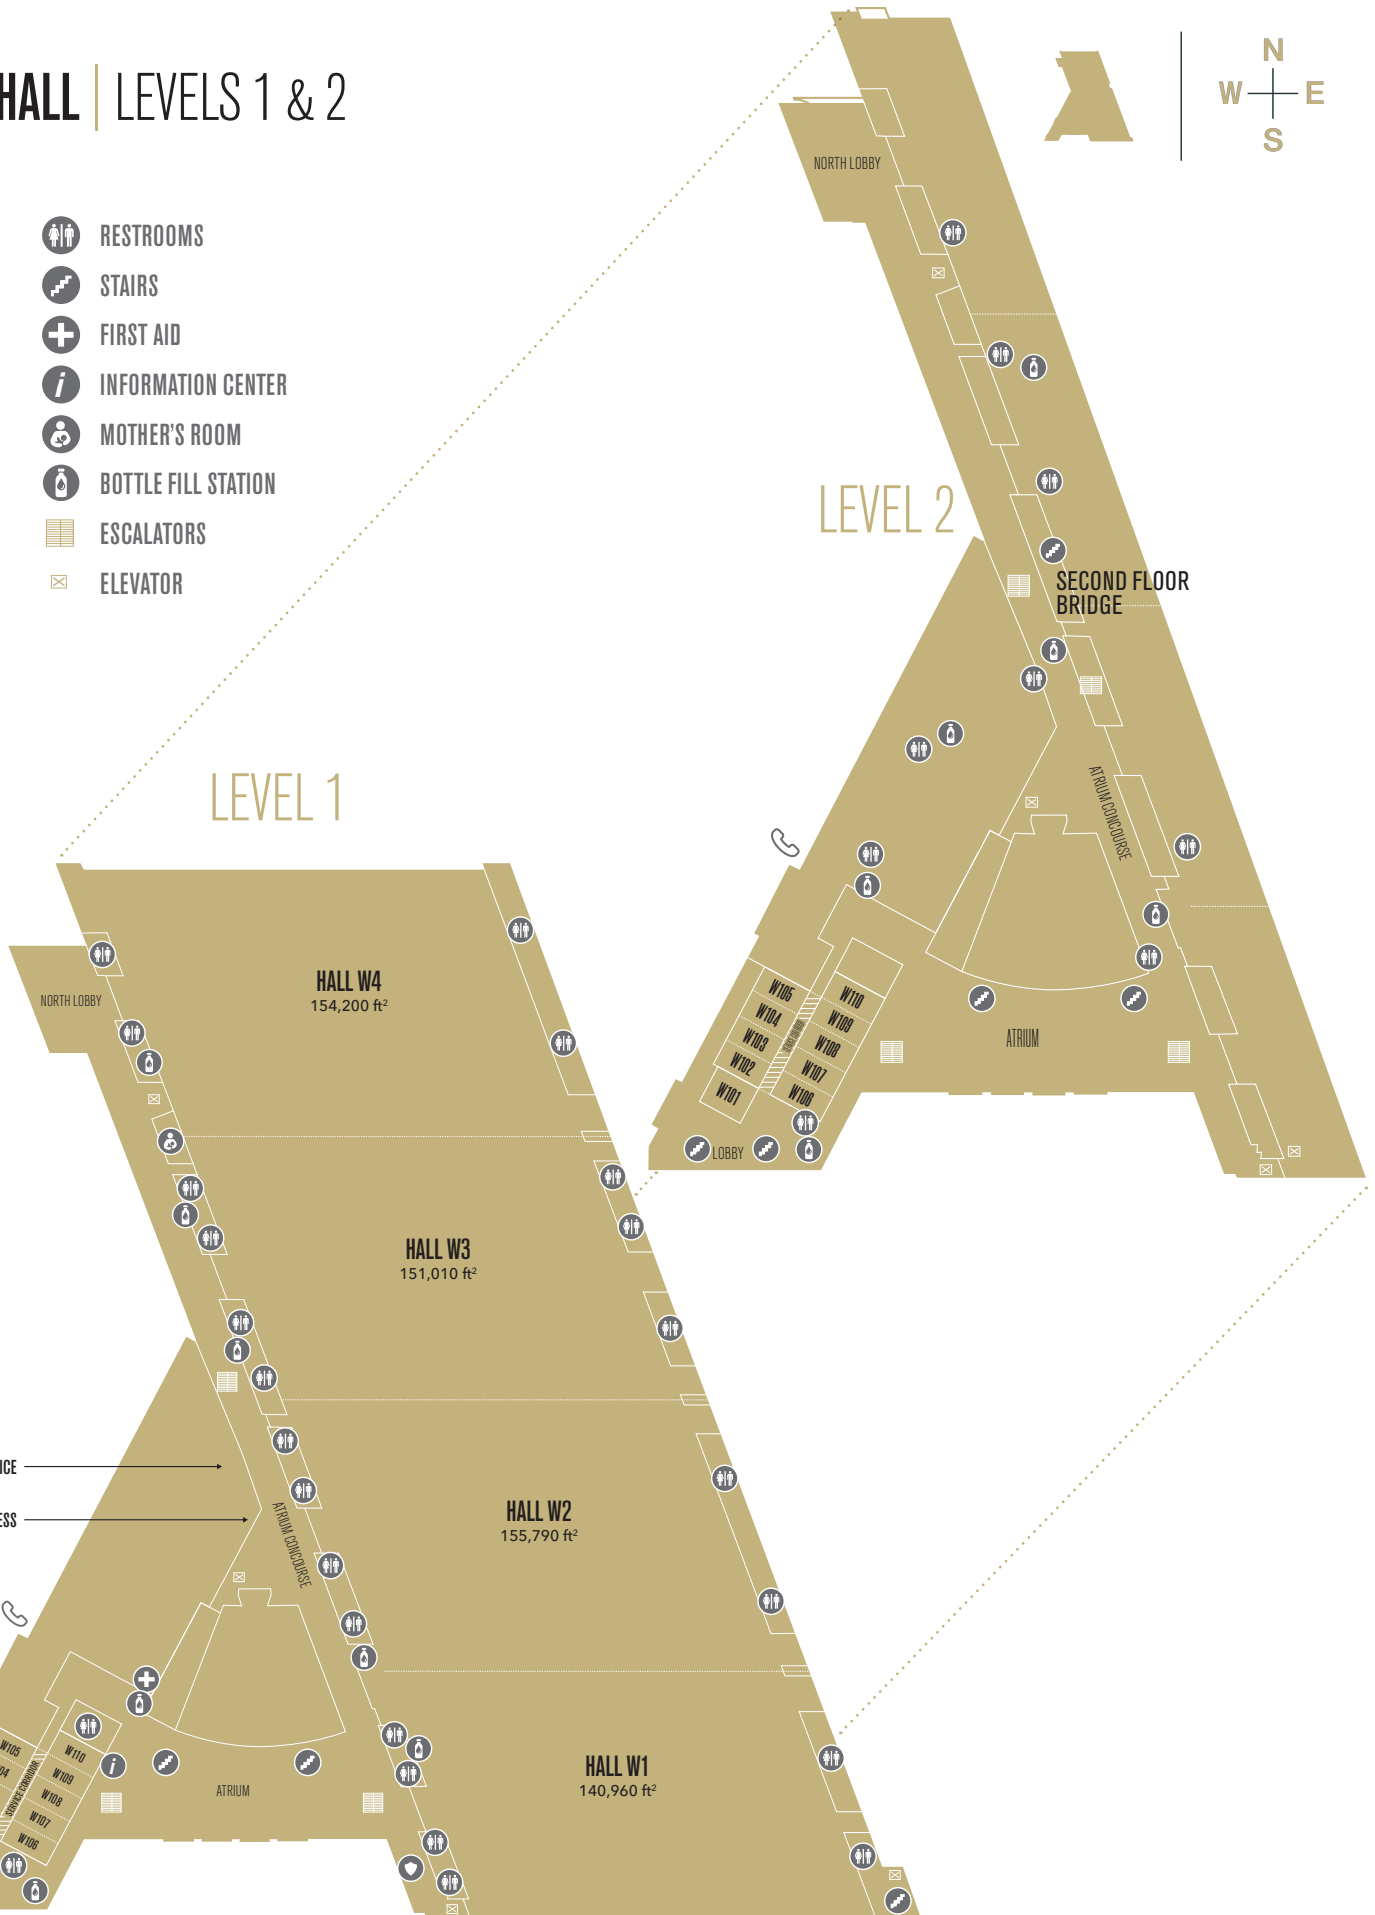

WEST HALL | LEVELS 1 & 2

- RESTROOMS
- STAIRS
- FIRST AID
- INFORMATION CENTER
- MOTHER'S ROOM
- BOTTLE FILL STATION
- ESCALATORS
- ELEVATOR

LEVEL 1

LEVEL 2

LVCC LOOP WEST STATION

FEDEX OFFICE
COX BUSINESS