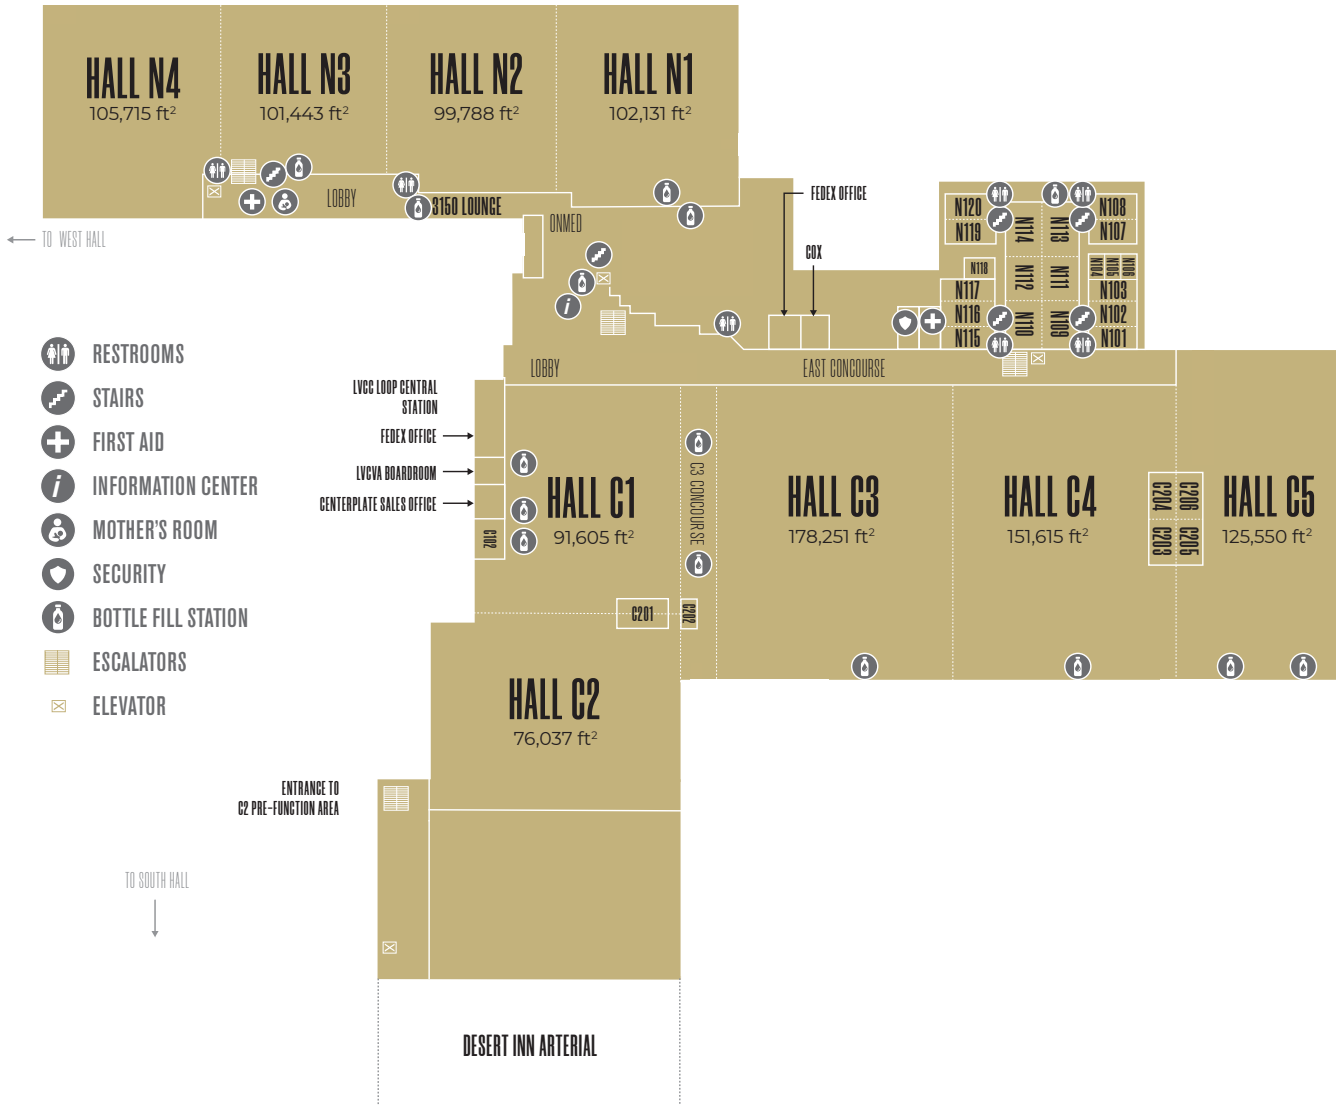

# CENTRAL & NORTH HALL | LEVEL 1

- RESTROOMS
- STAIRS
- FIRST AID
- INFORMATION CENTER
- MOTHER'S ROOM
- SECURITY
- BOTTLE FILL STATION
- ESCALATORS
- ELEVATOR

# NORTH HALL | LEVEL 2

- RESTROOMS
- STAIRS
- BOTTLE FILL STATION
- ESCALATORS
- ELEVATOR

# SOUTH HALL | LEVEL 1

- RESTROOMS
- STAIRS
- FIRST AID
- SECURITY
- BOTTLE FILL STATION
- ESCALATORS
- ELEVATOR

# WEST HALL | LEVEL 3

- RESTROOMS
- STAIRS
- BOTTLE FILL STATION
- ESCALATORS
- ELEVATOR